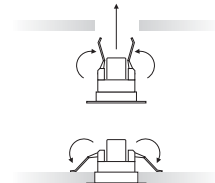

LIMA Diffused Recessed 4

 55x35mm

LIMA Diffused Recessed 10

 128x35mm

LIMA Diffused Recessed 21

 248x35mm

Model (LED Power)	CCT	CRI80, CRI90 LED Source		Type	Beam Angle	Luminaire Colour: Mask	Dimming Option	Accessories
		80 (80)	90 (90)					
<b>LIMA Diffused 4W Recessed</b> <i>(LIMA DF 4 RC)</i>	2700K (27C)	528lm	464lm	Fixed (FX)	Diffused (DF)	White (WH) Black (BL)	Without Driver (00)	<b>COVER</b> Standard (0X)  <b>EXTRAS</b> No Extras (X0) Emergency Kit (X1)
	3000K (30C)	528lm	494lm				Non Dimmable (ND)	
	4000K (40C)	562lm	528lm				Analogue (1-10V) (A1) DMX (DX) DALI (DL) Push Button (PB) Phase Cut (PC) Wireless* (WL)	
<b>LIMA Diffused 10W Recessed</b> <i>(LIMA DF 10 RC)</i>	2700K (27C)	1320lm	1160lm					
	3000K (30C)	1320lm	1235lm					
	4000K (40C)	1405lm	1320lm					
<b>LIMA Diffused 21W Recessed</b> <i>(LIMA DF 21 RC)</i>	2700K (27C)	2640lm	2320lm					
	3000K (30C)	2640lm	2470lm					
	4000K (40C)	2810lm	2640lm					
	6500K (65C)	2960lm	-					